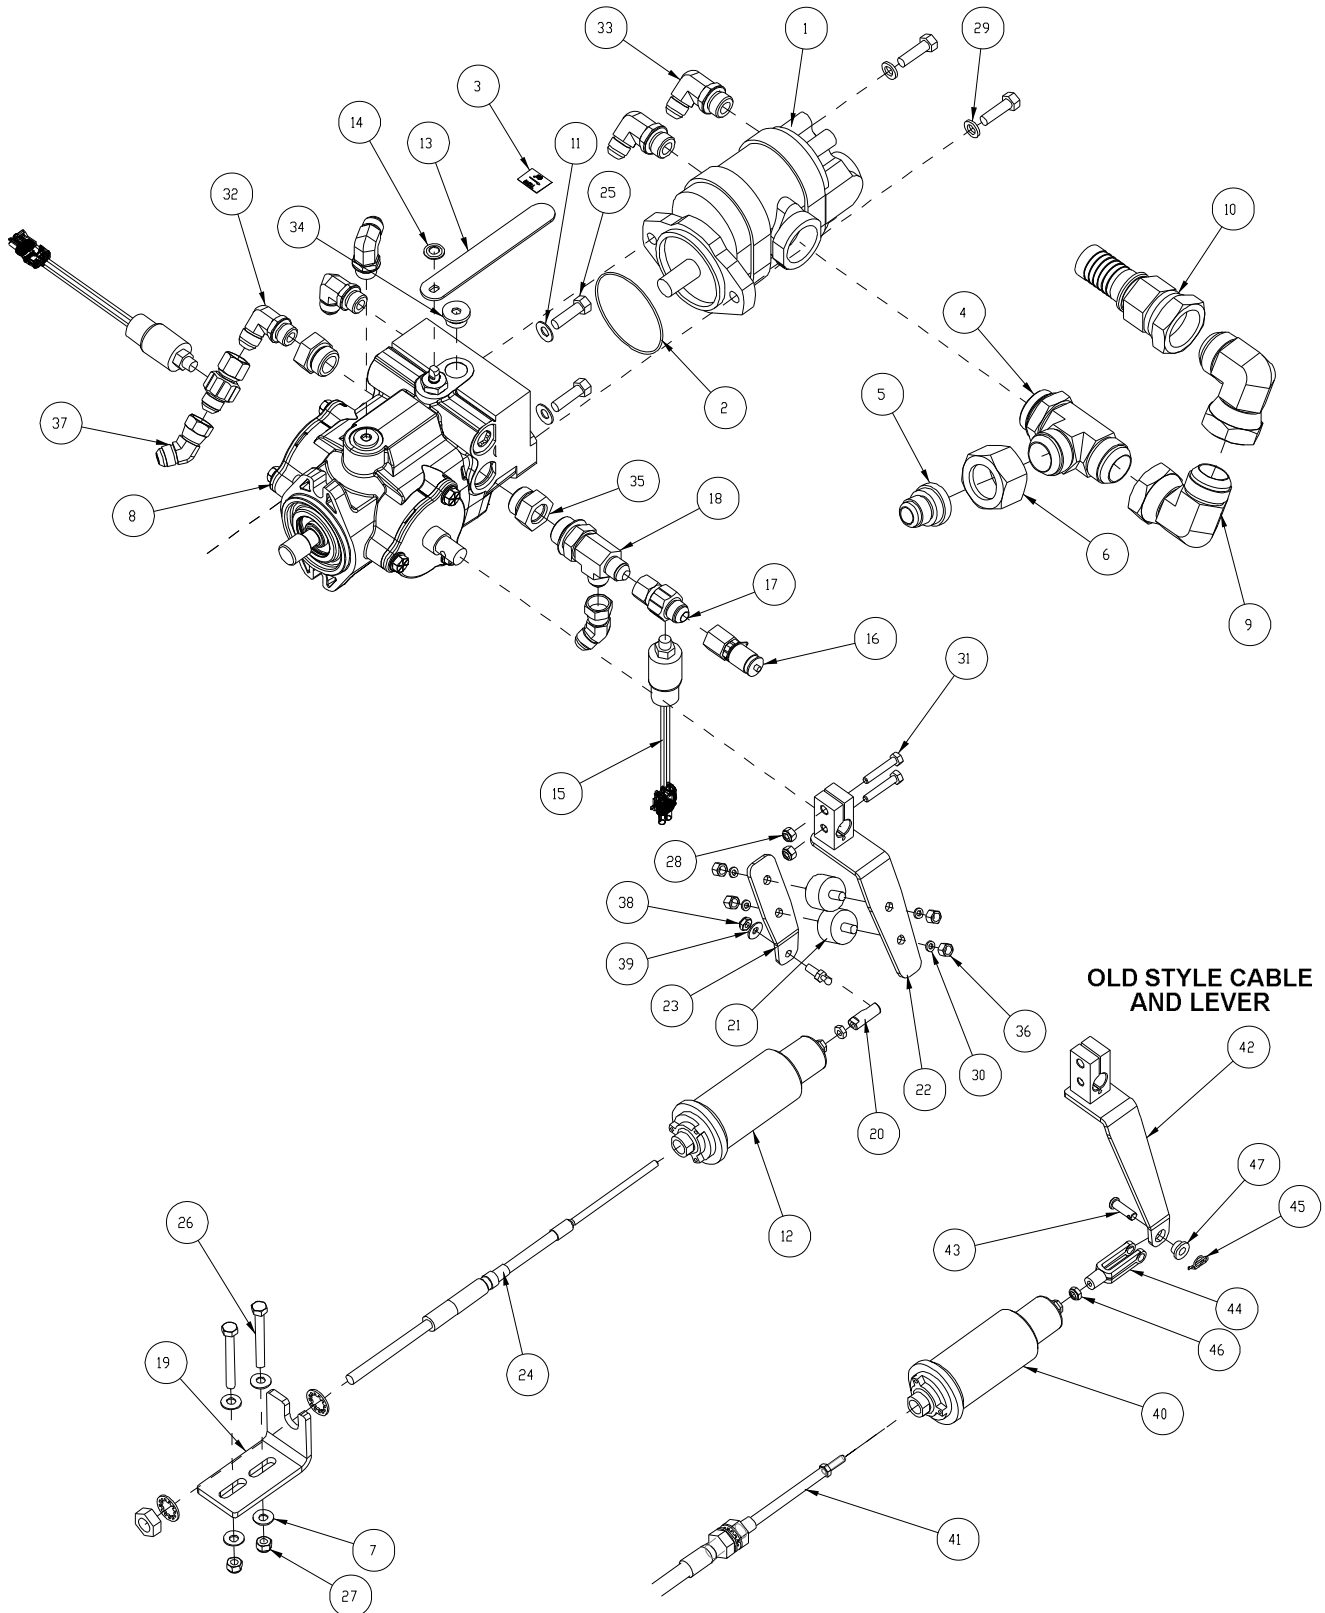

ENGINE PUMPS AND FITTINGS GM1.6L TIER 2 - LPG 3343278 H & GAS 3343284 J

NOTE: For machines after SN 757420 7 0206 5(GAS), 757420 7 0193 4(LPG) or 16904077

ENGINE PUMPS AND FITTINGS GM1.6L TIER 2 - LPG 3343278 H & GAS 3343284 J			
ITEM	PART NO.	REQ'D	DESCRIPTION
1	3341146	1	PUMP-GEAR, .84 CI/R, .66 CI/R
2	3303711	1	O-RING STATIC SEAL 3.239 ID
3	3334785	1	DECAL- TOW VALVE
4	3341120	1	FTG-TEE 1-5/8-12 TO #20
5	3341121	1	FTG-REDUCER #20 TO #12
6	3341122	1	NUT-REDUCER 3 PIECE #20
7	3400384	4	WASHER CONICAL SPRING 5/16
8	3341149	1	PUMP-HYD VAR DISP 5550
9	3341641	2	FTG-SWIVEL 90 ELBOW #20 JIC
10	3341642	1	FTG-#20 JIC TO 1.25 BARB
11	3400385	2	WASHER CONICAL SPRING 3/8
12	3341959	1	CENTERING SPRING-HYDROBACK
13	3342055	1	HANDLE-TOW VALVE
14	3342058	1	NUT-3/8 PUSH
15	3342199	2	SWITCH-PRESSURE 550 PSI (FWD/R
16	3342203	1	COUPLING-TEST 8F JIC SWIVEL
17	3342204	2	FTG-GAUGE PORT -8 JIC
18	3342826	1	FTG-TEE #8 3/4-16 TO #12 1 1/1
19	3343292	1	BRACKET-FWD/REV MNT 5550
20	3343692	1	BALL JOINT 1/4-28 LONG LG
21	3343693	2	ISOLATOR - FWD REV LEVER
22	3343766	1	ASSY-LEVER VAR PUMP 1800
23	3344011	1	PLATE-ISOLATOR MNT FWD/REV
24	3344024	1	CABLE-ASSEMBLY FWD/REV
25	3400029	4	SCR-HEX 3/8 -16X1.25 ZP
26	3400037	2	SCREW-HHM 5/16-18 X 2.75 LG ZP
27	3400080	2	NUT-HEX 5/16-18 ES ZP
28	3400081	2	NUT-HEX 1/4-20 ES ZP
29	3400101	2	WASHER-LOCK 3/8 SPLIT ZP
30	3400105	4	WASHER-LOCK #8 SPLIT ZP
NOTE: For machines after SN 757420 7 0206 5(GAS), 757420 7 0193 4(LPG) or 16904077			